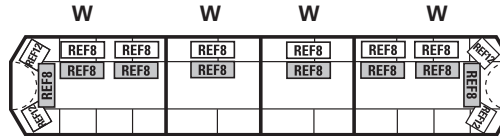

## Specifications

- 18" (457 mm)
- 58" (1473 mm)
- 69" (1753 mm)
- 80" (2032 mm)
- 12.2" W x 5.3" H (310 mm x 134.6 mm)
- 12 Volt
- Meets all applicable SAE, NFPA, and California Title 13 specifications when properly configured

## RMX NFPA LIGHTBAR CONFIGURATIONS

NFPA Models are all RED LED modules, unless other wise noted. Specify if different when ordering. MXKit metal mounting kit included with lightbars 36" or greater. If desired, you may specify NOKIT, PermX Kit, or Lit3Kit in its place.

PROD. NO.  
 RMX18NFPA1

LENGTH  
 18" (pair) All Red

UPPER DECK	RMX LIGHTBAR	LOWER DECK

RMX58NFPA1  
 RMX58NFPA1W

58" All Red  
 58" All Red, 2 White

RMX58NFPA2  
 RMX58NFPA2W

58" All Red  
 58" All Red, 4 White