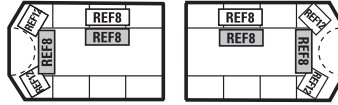

## Specifications

- 18" (457 mm)
- 58" (1473 mm)
- 69" (1753 mm)
- 80" (2032 mm)
- 12.2" W x 5.3" H (310 mm x 134.6 mm)
- 12 Volt
- Meets all applicable SAE, NFPA, and California Title 13 specifications when properly configured

PROD. NO.  
 RMX18NFPA1

LENGTH  
 18" (pair) All Red

UPPER DECK	RMX LIGHTBAR	LOWER DECK

RMX58NFPA1  
 RMX58NFPA1W

58" All Red  
 58" All Red, 2 White

RMX58NFPA2  
 RMX58NFPA2W

58" All Red  
 58" All Red, 4 White