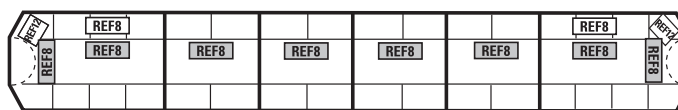

PROD. NO.  
 RMX18NFPA1

LENGTH  
 18" (pair) All Red

UPPER DECK	RMX LIGHTBAR	LOWER DECK

RMX58NFPA1  
 RMX58NFPA1W

58" All Red  
 58" All Red, 2 White

RMX58NFPA2  
 RMX58NFPA2W

58" All Red  
 58" All Red, 4 White

RMX69NFPA1  
 RMX69NFPA1W

69" All Red  
 69" All Red, 2 White

RMX69NFPA2  
 RMX69NFPA2W

69" All Red  
 69" All Red, 4 White

RMX80NFPA1  
 RMX80NFPA1W

80" All Red  
 80" All Red, 2 White

RMX80NFPA2  
 RMX80NFPA2W