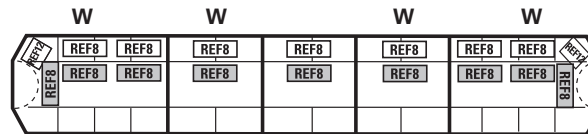

RMX69NFPA2
RMX69NFPA2W

69" All Red
69" All Red, 4 White