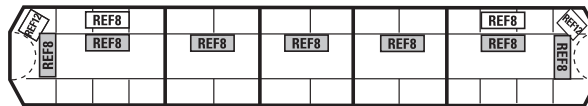

RMX69NFPA1
RMX69NFPA1W

69" All Red
69" All Red, 2 White